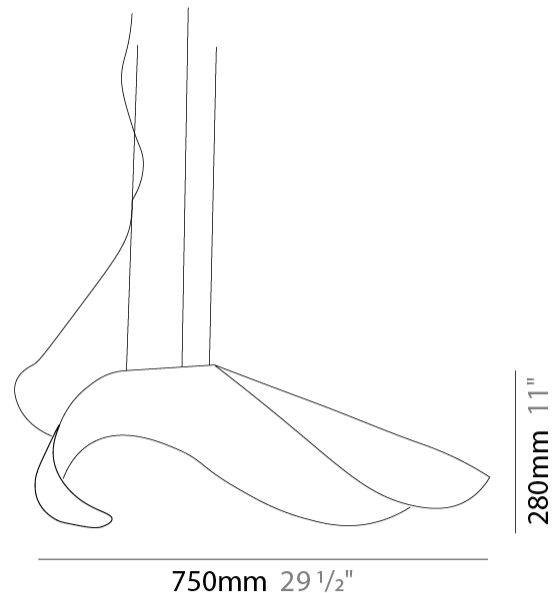

GENERAL

Series: Non So!
Brand: Knikerboker
Division: Design
Mounting Type: Suspension
Mounting Location: Ceiling
Subcategory: Pendant

PHYSICAL

Shape: Round
Diameter (mm): 750
Diameter (in): 29 1/2
Height (mm): 280
Height (in): 11
Extension (mm): 2000
Extension (in): 78 3/4
Light Distribution: Asymmetric
Installation Requirement: Silicon Cable 2000mm / 78 3/4
Fixture Finish: EWH / EBK / MAN / COF / PRD / SLF / GLF / CLF / BRL / EWS / EWG / EWC / EWR / EBS / EBG / EBC / EBB / MAS / MAD / MAC / MAB / COS / CGO / CCL / CBL / PRS / PRG / PRC / PRB
Fixture Material: Metal
Cable Details: 3 Steel Cables 2000mm / 78 3/4 / Silicon Cable 2000mm / 78 3/4

ELECTRICAL

Lamp Type: LED
Total Output Wattage (W): 20
Dimming: Tri-Mode (Non-Dimming and Phase Dimming (120Vac only) and 0-10V Dimming)
Driver Included: Yes
Driver Location: Integrated
Driver Type: Constant Current - Universal
Driver Class: Class 2
Input Voltage (V): 120 - 277
Constant Current (MA): 250
Upon Request: 0-10Vdc dimming / Phase dimming @120Vac / 277Vac

LED

Number of LEDs: 2
Color Temperature (°K): 3000
Max. Delivered Lumen (lm): 2200
CRI: >85 CRI
Lamp Life (hrs): 50000

OPTICAL

RATINGS AND CERTIFICATIONS

Certified By: CSA Certified to UL and CSA Standards
IP rating: IP20

PROJECT	_____
TYPE	_____
SPECIFIER	_____
QUANTITY	_____
DATE	_____