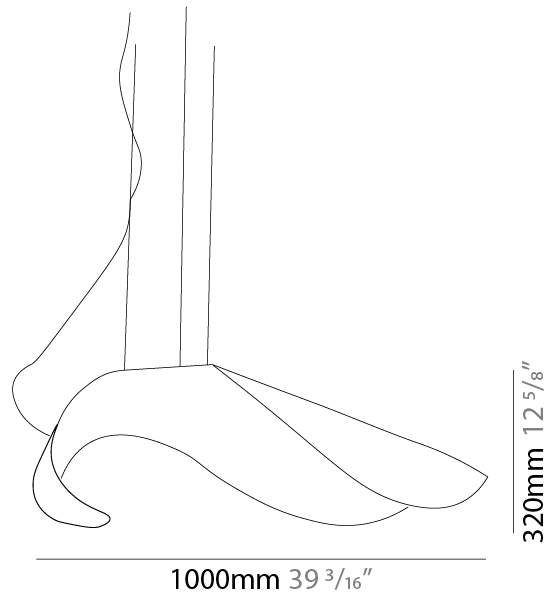

GENERAL

Series: Non So!
Brand: Knikerboker
Division: Design
Mounting Type: Suspension
Mounting Location: Ceiling
Subcategory: Pendant

PHYSICAL

Shape: Round
Diameter (mm): 1000
Diameter (in): 39 ³/₈
Width (mm): 320
Width (in): 12 ⁵/₈
Extension (mm): 2000
Extension (in): 78 ³/₄
Light Distribution: Asymmetric
Fixture Finish: EWH / EBK / MAN / COF / PRD / SLF / GLF / CLF / BRL / EWS / EWG / EWC / EWR / EBS / EBG / EBC / EBC / EBB / MAS / MAD / MAC / MAB / COS / CGO / CCL / CBL / PRS / PRG / PRC / PRB
Fixture Material: Metal
Cable Details: 3 Steel Cables 2000mm / 78 3/4 / Silicon Cable 2000mm / 78 3/4

ELECTRICAL

Lamp Type: LED
Bulb Included: Bulb Included
Total Output Wattage (W): 30
Dimming: Tri-Mode (Non-Dimming and Phase Dimming (120Vac only) and 0-10V Dimming)
Driver Included: Yes
Driver Location: Integrated
Driver Type: Constant Current - Universal
Driver Class: Class 2
Input Voltage (V): 120 - 277
Constant Current (MA): 250
Upon Request: 0-10Vdc dimming / Phase dimming @120Vac / 277Vac

LED

Number of LEDs: 3
Color Temperature (°K): 3000
Max. Delivered Lumen (lm): 3300
CRI: >85 CRI
Lamp Life (hrs): 50000

OPTICAL

RATINGS AND CERTIFICATIONS

Certified By: CSA Certified to UL and CSA Standards
IP rating: IP20