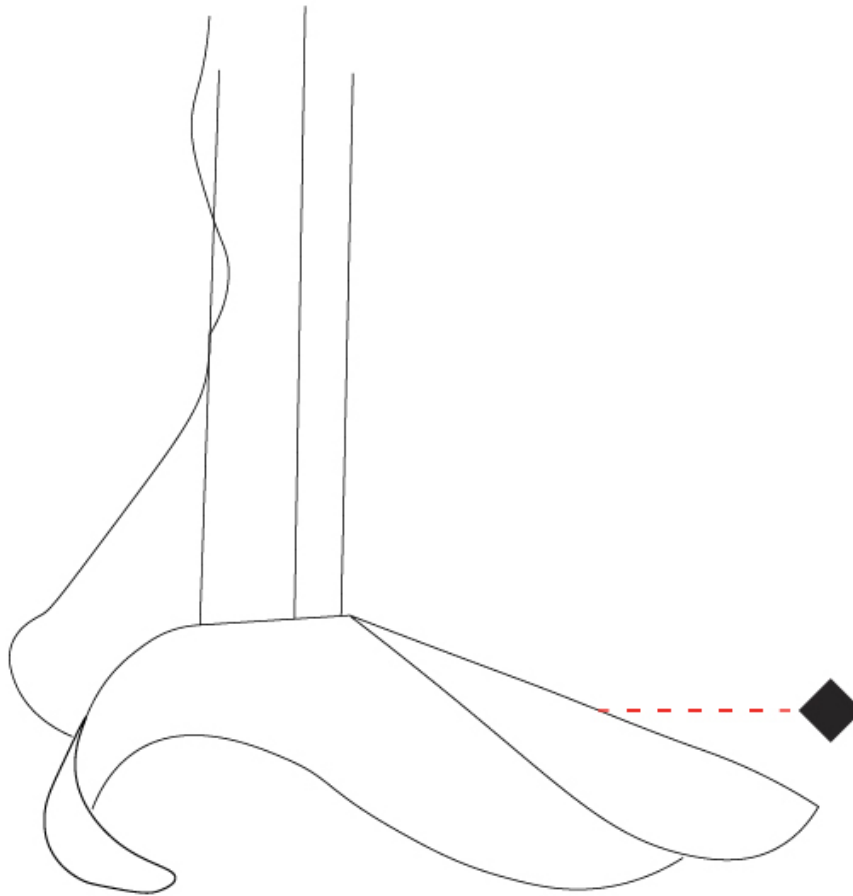

D131483-

PROJECT

TYPE

SPECIFIER

QUANTITY

DATE

D